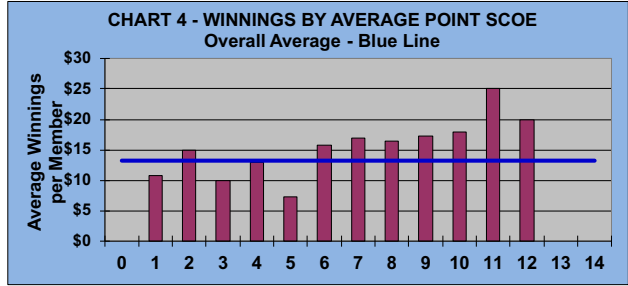

NEW FLIGHTS FOR REST OF SEASON

LEAGUE STATISTICS AFTER 5 ROUNDS OF PLAY

TABLE 1
2024 SEASON - RESULTS AFTER 5 ROUNDS OF PLAY

	Number of Players		Percent		\$	\$	\$ Won	\$ Won	Max	Over	Percent
	Members (New)	Average	Winners	Winners	Allocated	Won	per Member	per Winner	\$ Won	"Limit"	Attendance
Flight A	45 (4)	38	28	62%	\$558	\$830	\$18	\$30	\$70	0	84%
Flight B	44 (8)	35	21	48%	\$558	\$470	\$11	\$22	\$60	0	79%
Flight C	44 (2)	34	22	50%	\$558	\$520	\$12	\$24	\$60	0	78%
Flight D	44 (3)	32	20	45%	\$558	\$520	\$12	\$26	\$70	0	73%
Total	177 (17)	139	91	51%	\$2,230	\$2,340	\$13	\$26	\$70	0	79%

TABLE 2 **AVERAGE POINTS SCORED OVER QUOTA**

	Running Average	Round 5
	-1.04	-1.78

TABLE 3 **AVERAGE QUOTA**

	Before Play	After Play
	5.90	5.77

NEW FLIGHTS FOR REST OF SEASON

GOLD AND WHITE TEES COMPARISON AFTER 5 ROUNDS OF PLAY

TABLE 4
2024 SEASON - RESULTS AFTER 5 ROUNDS OF PLAY

	Number of Members Who Play From		\$ Won		\$ Won per Member		Number of Winners		Percent Winners		Max \$ Won	
	Gold Tees	White Tees	Gold Tees	White Tees	Gold Tees	White Tees	Gold Tees	White Tees	Gold Tees	White Tees	Gold Tees	White Tees
Flight A	30	15	\$600	\$230	\$20	\$15	20	8	67%	53%	\$50	\$70
Flight B	29	15	\$350	\$120	\$12	\$8	14	7	48%	47%	\$60	\$20
Flight C	33	11	\$410	\$110	\$12	\$10	17	5	52%	45%	\$60	\$40
Flight D	38	6	\$470	\$50	\$12	\$8	17	3	45%	50%	\$70	\$20
Total	130	47	\$1,830	\$510	\$14	\$11	68	23	52%	49%	\$70	\$70