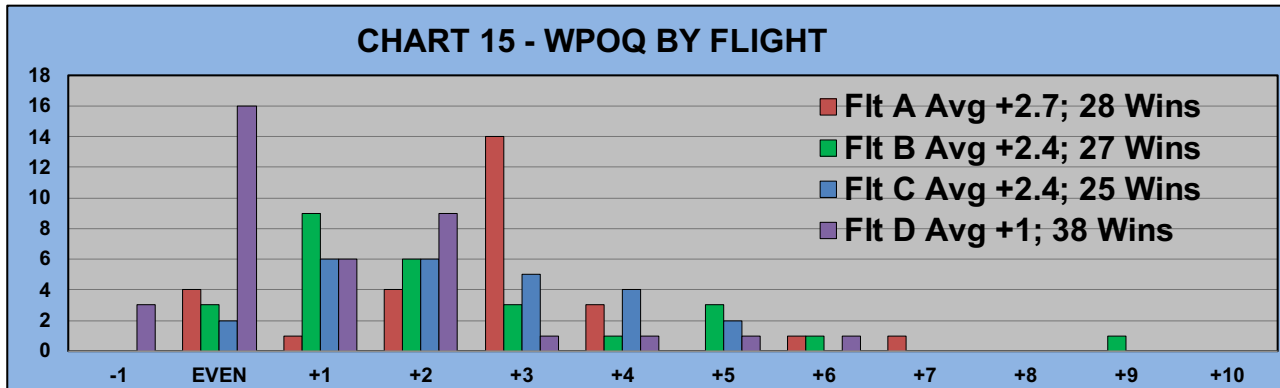

TABLE 2 **AVERAGE POINTS SCORED OVER QUOTA**

	Running Average	Round 5
	-1.04	-1.78

TABLE 3 **AVERAGE QUOTA**

	Before Play	After Play
	5.90	5.77

NEW FLIGHTS FOR REST OF SEASON

GOLD AND WHITE TEES COMPARISON AFTER 5 ROUNDS OF PLAY

TABLE 4
2024 SEASON - RESULTS AFTER 5 ROUNDS OF PLAY

	Number of Members Who Play From		\$ Won		\$ Won per Member		Number of Winners		Percent Winners		Max \$ Won	
	Gold Tees	White Tees	Gold Tees	White Tees	Gold Tees	White Tees	Gold Tees	White Tees	Gold Tees	White Tees	Gold Tees	White Tees
Flight A	30	15	\$600	\$230	\$20	\$15	20	8	67%	53%	\$50	\$70
Flight B	29	15	\$350	\$120	\$12	\$8	14	7	48%	47%	\$60	\$20
Flight C	33	11	\$410	\$110	\$12	\$10	17	5	52%	45%	\$60	\$40
Flight D	38	6	\$470	\$50	\$12	\$8	17	3	45%	50%	\$70	\$20
Total	130	47	\$1,830	\$510	\$14	\$11	68	23	52%	49%	\$70	\$70

TABLE 5
AVERAGE POINTS SCORED OVER QUOTA

	Gold Tees	White Tees
	-1.55	-2.31

TABLE 6
AVERAGE QUOTA

	Gold Tees	White Tees
	5.45	6.64

WINNING POINTS OVER QUOTA (WPOQ)

AFTER 5 ROUNDS OF PLAY

WINNING POINTS OVER QUOTA (WPOQ)

AFTER 5 ROUNDS OF PLAY