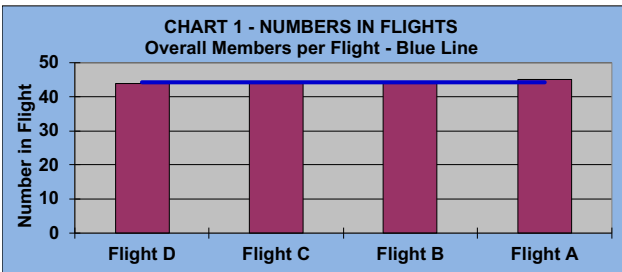

NEW FLIGHTS FOR REST OF SEASON

LEAGUE STATISTICS AFTER 5 ROUNDS OF PLAY

TABLE 1
2024 SEASON - RESULTS AFTER 5 ROUNDS OF PLAY

	Number of Players		Percent		\$	\$	\$ Won	\$ Won	Max	Over	Percent
	Members (New)	Average	Winners	Winners	Allocated	Won	per Member	per Winner	\$ Won	"Limit"	Attendance
Flight A	45 (4)	38	28	62%	\$558	\$830	\$18	\$30	\$70	0	84%
Flight B	44 (8)	35	21	48%	\$558	\$470	\$11	\$22	\$60	0	79%
Flight C	44 (2)	34	22	50%	\$558	\$520	\$12	\$24	\$60	0	78%
Flight D	44 (3)	32	20	45%	\$558	\$520	\$12	\$26	\$70	0	73%
Total	177 (17)	139	91	51%	\$2,230	\$2,340	\$13	\$26	\$70	0	79%

TABLE 2 **AVERAGE POINTS SCORED OVER QUOTA**

	Running Average	Round 5
	-1.04	-1.78

TABLE 3 **AVERAGE QUOTA**

	Before Play	After Play
	5.90	5.77

NEW FLIGHTS FOR REST OF SEASON

GOLD AND WHITE TEES COMPARISON AFTER 5 ROUNDS OF PLAY