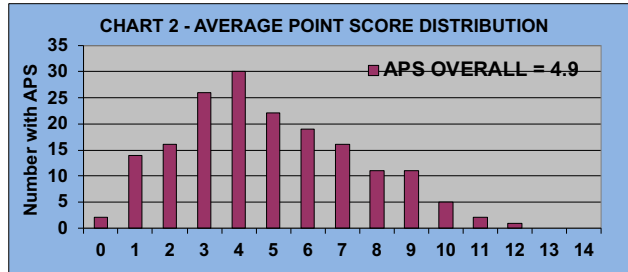

NEW FLIGHTS FOR REST OF SEASON

LEAGUE STATISTICS AFTER 5 ROUNDS OF PLAY

TABLE 1
2024 SEASON - RESULTS AFTER 5 ROUNDS OF PLAY

	Number of Players		Percent		\$	\$	\$ Won	\$ Won	Max	Over	Percent
	Members (New)	Average	Winners	Winners	Allocated	Won	per Member	per Winner	\$ Won	"Limit"	Attendance
Flight A	45 (4)	38	28	62%	\$558	\$830	\$18	\$30	\$70	0	84%
Flight B	44 (8)	35	21	48%	\$558	\$470	\$11	\$22	\$60	0	79%
Flight C	44 (2)	34	22	50%	\$558	\$520	\$12	\$24	\$60	0	78%
Flight D	44 (3)	32	20	45%	\$558	\$520	\$12	\$26	\$70	0	73%
Total	177 (17)	139	91	51%	\$2,230	\$2,340	\$13	\$26	\$70	0	79%

TABLE 2 **AVERAGE POINTS SCORED OVER QUOTA**

	Running Average	Round 5
	-1.04	-1.78

TABLE 3 **AVERAGE QUOTA**

	Before Play	After Play
	5.90	5.77

NEW FLIGHTS FOR REST OF SEASON

GOLD AND WHITE TEES COMPARISON AFTER 5 ROUNDS OF PLAY