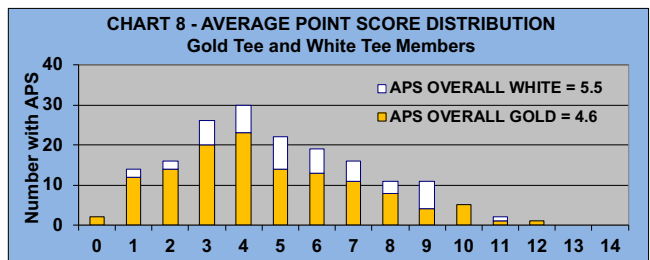

NEW FLIGHTS FOR REST OF SEASON

LEAGUE STATISTICS AFTER 5 ROUNDS OF PLAY

TABLE 1
2024 SEASON - RESULTS AFTER 5 ROUNDS OF PLAY

	Number of Players		Percent		\$	\$	\$ Won	\$ Won	Max	Over	Percent
	Members (New)	Average	Winners	Winners	Allocated	Won	per Member	per Winner	\$ Won	"Limit"	Attendance
Flight A	45 (4)	38	28	62%	\$558	\$830	\$18	\$30	\$70	0	84%
Flight B	44 (8)	35	21	48%	\$558	\$470	\$11	\$22	\$60	0	79%
Flight C	44 (2)	34	22	50%	\$558	\$520	\$12	\$24	\$60	0	78%
Flight D	44 (3)	32	20	45%	\$558	\$520	\$12	\$26	\$70	0	73%
Total	177 (17)	139	91	51%	\$2,230	\$2,340	\$13	\$26	\$70	0	79%

TABLE 2 **AVERAGE POINTS SCORED OVER QUOTA**

	Running Average	Round 5
	-1.04	-1.78

TABLE 3 **AVERAGE QUOTA**

	Before Play	After Play
	5.90	5.77

NEW FLIGHTS FOR REST OF SEASON

GOLD AND WHITE TEES COMPARISON AFTER 5 ROUNDS OF PLAY

TABLE 4
2024 SEASON - RESULTS AFTER 5 ROUNDS OF PLAY

	Number of Members Who Play From		\$ Won		\$ Won per Member		Number of Winners		Percent Winners		Max \$ Won	
	Gold Tees	White Tees	Gold Tees	White Tees	Gold Tees	White Tees	Gold Tees	White Tees	Gold Tees	White Tees	Gold Tees	White Tees
Flight A	30	15	\$600	\$230	\$20	\$15	20	8	67%	53%	\$50	\$70
Flight B	29	15	\$350	\$120	\$12	\$8	14	7	48%	47%	\$60	\$20
Flight C	33	11	\$410	\$110	\$12	\$10	17	5	52%	45%	\$60	\$40
Flight D	38	6	\$470	\$50	\$12	\$8	17	3	45%	50%	\$70	\$20
Total	130	47	\$1,830	\$510	\$14	\$11	68	23	52%	49%	\$70	\$70

TABLE 5
AVERAGE POINTS SCORED OVER QUOTA

	Gold Tees	White Tees
	-1.55	-2.31

TABLE 6
AVERAGE QUOTA

	Gold Tees	White Tees
	5.45	6.64

WINNING POINTS OVER QUOTA (WPOQ)

AFTER 5 ROUNDS OF PLAY

WINNING POINTS OVER QUOTA (WPOQ)