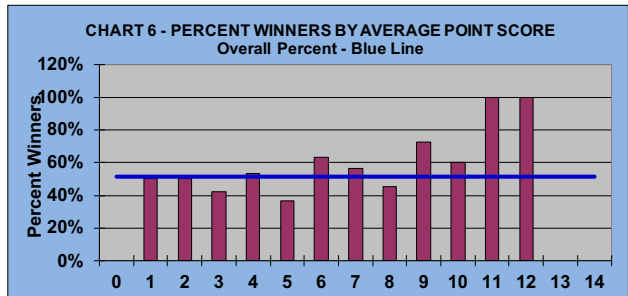

NEW FLIGHTS FOR REST OF SEASON

LEAGUE STATISTICS AFTER 5 ROUNDS OF PLAY

TABLE 1
2024 SEASON - RESULTS AFTER 5 ROUNDS OF PLAY

	Number of Players		Percent		\$	\$	\$ Won	\$ Won	Max	Over	Percent
	Members (New)	Average	Winners	Winners	Allocated	Won	per Member	per Winner	\$ Won	"Limit"	Attendance
Flight A	45 (4)	38	28	62%	\$558	\$830	\$18	\$30	\$70	0	84%
Flight B	44 (8)	35	21	48%	\$558	\$470	\$11	\$22	\$60	0	79%
Flight C	44 (2)	34	22	50%	\$558	\$520	\$12	\$24	\$60	0	78%
Flight D	44 (3)	32	20	45%	\$558	\$520	\$12	\$26	\$70	0	73%
Total	177 (17)	139	91	51%	\$2,230	\$2,340	\$13	\$26	\$70	0	79%

TABLE 2 **AVERAGE POINTS SCORED OVER QUOTA**

	Running Average	Round 5
	-1.04	-1.78

TABLE 3 **AVERAGE QUOTA**

	Before Play	After Play
	5.90	5.77

NEW FLIGHTS FOR REST OF SEASON

GOLD AND WHITE TEES COMPARISON AFTER 5 ROUNDS OF PLAY