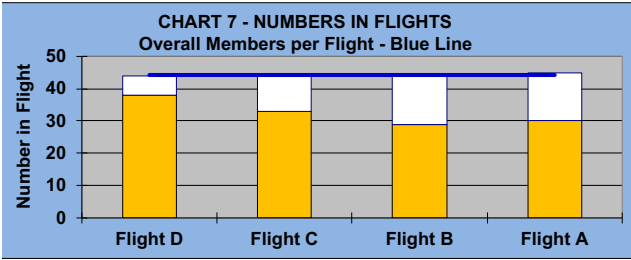

NEW FLIGHTS FOR REST OF SEASON

LEAGUE STATISTICS AFTER 5 ROUNDS OF PLAY

TABLE 1
2024 SEASON - RESULTS AFTER 5 ROUNDS OF PLAY

	Number of Players		Percent		\$	\$	\$ Won	\$ Won	Max	Over	Percent
	Members (New)	Average	Winners	Winners	Allocated	Won	per Member	per Winner	\$ Won	"Limit"	Attendance
Flight A	45 (4)	38	28	62%	\$558	\$830	\$18	\$30	\$70	0	84%
Flight B	44 (8)	35	21	48%	\$558	\$470	\$11	\$22	\$60	0	79%
Flight C	44 (2)	34	22	50%	\$558	\$520	\$12	\$24	\$60	0	78%
Flight D	44 (3)	32	20	45%	\$558	\$520	\$12	\$26	\$70	0	73%
Total	177 (17)	139	91	51%	\$2,230	\$2,340	\$13	\$26	\$70	0	79%

TABLE 2 **AVERAGE POINTS SCORED OVER QUOTA**

	Running Average	Round 5
	-1.04	-1.78

TABLE 3 **AVERAGE QUOTA**

	Before Play	After Play
	5.90	5.77

NEW FLIGHTS FOR REST OF SEASON

GOLD AND WHITE TEES COMPARISON AFTER 5 ROUNDS OF PLAY

TABLE 4
2024 SEASON - RESULTS AFTER 5 ROUNDS OF PLAY

	Number of Members Who Play From		\$ Won		\$ Won per Member		Number of Winners		Percent Winners		Max \$ Won	
	Gold Tees	White Tees	Gold Tees	White Tees	Gold Tees	White Tees	Gold Tees	White Tees	Gold Tees	White Tees	Gold Tees	White Tees
Flight A	30	15	\$600	\$230	\$20	\$15	20	8	67%	53%	\$50	\$70
Flight B	29	15	\$350	\$120	\$12	\$8	14	7	48%	47%	\$60	\$20
Flight C	33	11	\$410	\$110	\$12	\$10	17	5	52%	45%	\$60	\$40
Flight D	38	6	\$470	\$50	\$12	\$8	17	3	45%	50%	\$70	\$20
Total	130	47	\$1,830	\$510	\$14	\$11	68	23	52%	49%	\$70	\$70

TABLE 5
AVERAGE POINTS SCORED OVER QUOTA

	Gold Tees	White Tees
	-1.55	-2.31

TABLE 6
AVERAGE QUOTA

	Gold Tees	White Tees
	5.45	6.64

WINNING POINTS OVER QUOTA (WPOQ)

AFTER 5 ROUNDS OF PLAY

WINNING POINTS OVER QUOTA (WPOQ)