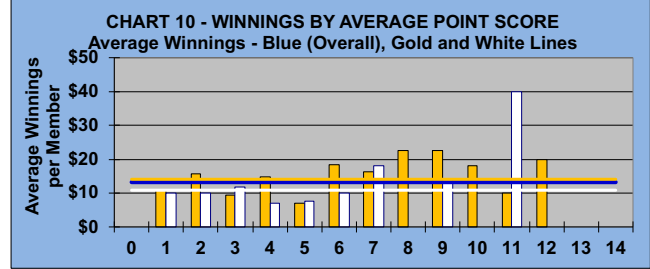

NEW FLIGHTS FOR REST OF SEASON

LEAGUE STATISTICS AFTER 5 ROUNDS OF PLAY

TABLE 1
2024 SEASON - RESULTS AFTER 5 ROUNDS OF PLAY

	Number of Players		Percent		\$	\$	\$ Won	\$ Won	Max	Over	Percent
	Members (New)	Average	Winners	Winners	Allocated	Won	per Member	per Winner	\$ Won	"Limit"	Attendance
Flight A	45 (4)	38	28	62%	\$558	\$830	\$18	\$30	\$70	0	84%
Flight B	44 (8)	35	21	48%	\$558	\$470	\$11	\$22	\$60	0	79%
Flight C	44 (2)	34	22	50%	\$558	\$520	\$12	\$24	\$60	0	78%
Flight D	44 (3)	32	20	45%	\$558	\$520	\$12	\$26	\$70	0	73%
Total	177 (17)	139	91	51%	\$2,230	\$2,340	\$13	\$26	\$70	0	79%

TABLE 2 **AVERAGE POINTS SCORED OVER QUOTA**

	Running Average	Round 5
	-1.04	-1.78

TABLE 3 **AVERAGE QUOTA**

	Before Play	After Play
	5.90	5.77

NEW FLIGHTS FOR REST OF SEASON

GOLD AND WHITE TEES COMPARISON AFTER 5 ROUNDS OF PLAY

TABLE 4
2024 SEASON - RESULTS AFTER 5 ROUNDS OF PLAY

	Number of Members Who Play From		\$ Won		\$ Won per Member		Number of Winners		Percent Winners		Max \$ Won	
	Gold Tees	White Tees	Gold Tees	White Tees	Gold Tees	White Tees	Gold Tees	White Tees	Gold Tees	White Tees	Gold Tees	White Tees
Flight A	30	15	\$600	\$230	\$20	\$15	20	8	67%	53%	\$50	\$70
Flight B	29	15	\$350	\$120	\$12	\$8	14	7	48%	47%	\$60	\$20
Flight C	33	11	\$410	\$110	\$12	\$10	17	5	52%	45%	\$60	\$40
Flight D	38	6	\$470	\$50	\$12	\$8	17	3	45%	50%	\$70	\$20
Total	130	47	\$1,830	\$510	\$14	\$11	68	23	52%	49%	\$70	\$70

TABLE 5
AVERAGE POINTS SCORED OVER QUOTA

	Gold Tees	White Tees
	-1.55	-2.31

TABLE 6
AVERAGE QUOTA

	Gold Tees	White Tees
	5.45	6.64

WINNING POINTS OVER QUOTA (WPOQ)

AFTER 5 ROUNDS OF PLAY

WINNING POINTS OVER QUOTA (WPOQ)