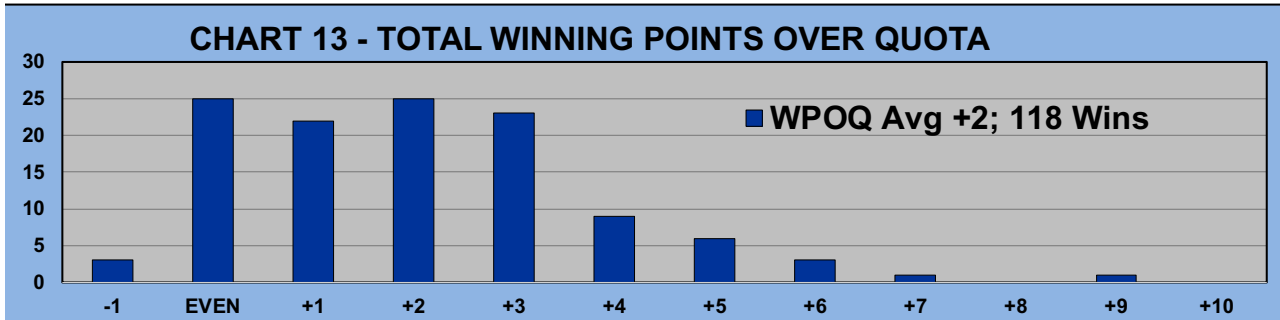

TABLE 2 **AVERAGE POINTS SCORED OVER QUOTA**

	Running Average	Round 5
	-1.04	-1.78

TABLE 3 **AVERAGE QUOTA**

	Before Play	After Play
	5.90	5.77

NEW FLIGHTS FOR REST OF SEASON

GOLD AND WHITE TEES COMPARISON AFTER 5 ROUNDS OF PLAY

TABLE 4
2024 SEASON - RESULTS AFTER 5 ROUNDS OF PLAY

	Number of Members Who Play From		\$ Won		\$ Won per Member		Number of Winners		Percent Winners		Max \$ Won	
	Gold Tees	White Tees	Gold Tees	White Tees	Gold Tees	White Tees	Gold Tees	White Tees	Gold Tees	White Tees	Gold Tees	White Tees
Flight A	30	15	\$600	\$230	\$20	\$15	20	8	67%	53%	\$50	\$70
Flight B	29	15	\$350	\$120	\$12	\$8	14	7	48%	47%	\$60	\$20
Flight C	33	11	\$410	\$110	\$12	\$10	17	5	52%	45%	\$60	\$40
Flight D	38	6	\$470	\$50	\$12	\$8	17	3	45%	50%	\$70	\$20
Total	130	47	\$1,830	\$510	\$14	\$11	68	23	52%	49%	\$70	\$70

TABLE 5
AVERAGE POINTS SCORED OVER QUOTA

	Gold Tees	White Tees
	-1.55	-2.31

TABLE 6
AVERAGE QUOTA

	Gold Tees	White Tees
	5.45	6.64

WINNING POINTS OVER QUOTA (WPOQ)

AFTER 5 ROUNDS OF PLAY

WINNING POINTS OVER QUOTA (WPOQ)

AFTER 5 ROUNDS OF PLAY