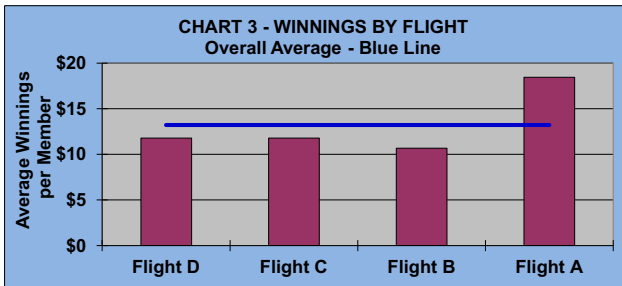

NEW FLIGHTS FOR REST OF SEASON

LEAGUE STATISTICS AFTER 5 ROUNDS OF PLAY

TABLE 1
2024 SEASON - RESULTS AFTER 5 ROUNDS OF PLAY

	Number of Players		Percent		\$	\$	\$ Won	\$ Won	Max	Over	Percent
	Members (New)	Average	Winners	Winners	Allocated	Won	per Member	per Winner	\$ Won	"Limit"	Attendance
Flight A	45 (4)	38	28	62%	\$558	\$830	\$18	\$30	\$70	0	84%
Flight B	44 (8)	35	21	48%	\$558	\$470	\$11	\$22	\$60	0	79%
Flight C	44 (2)	34	22	50%	\$558	\$520	\$12	\$24	\$60	0	78%
Flight D	44 (3)	32	20	45%	\$558	\$520	\$12	\$26	\$70	0	73%
Total	177 (17)	139	91	51%	\$2,230	\$2,340	\$13	\$26	\$70	0	79%

TABLE 2 **AVERAGE POINTS SCORED OVER QUOTA**

	Running Average	Round 5
	-1.04	-1.78

TABLE 3 **AVERAGE QUOTA**

	Before Play	After Play
	5.90	5.77

NEW FLIGHTS FOR REST OF SEASON

GOLD AND WHITE TEES COMPARISON AFTER 5 ROUNDS OF PLAY