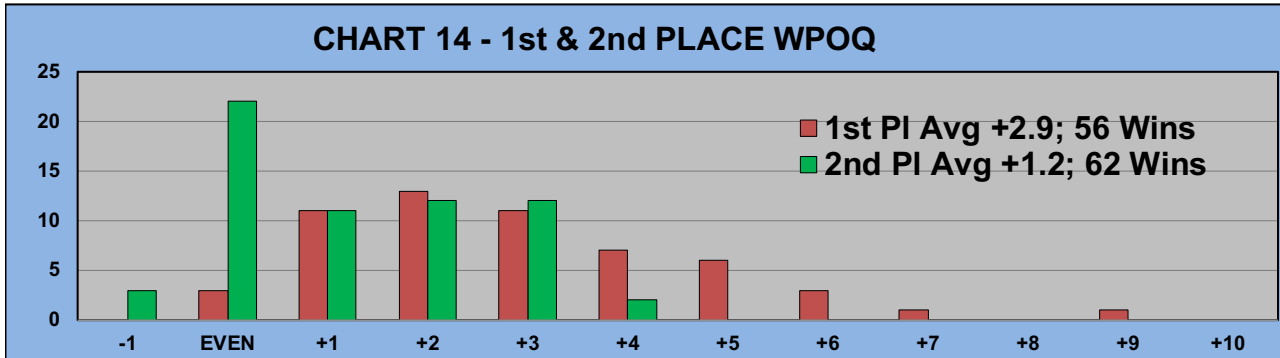

TABLE 4
2024 SEASON - RESULTS AFTER 5 ROUNDS OF PLAY

	Number of Members Who Play From		\$ Won		\$ Won per Member		Number of Winners		Percent Winners		Max \$ Won	
	Gold Tees	White Tees	Gold Tees	White Tees	Gold Tees	White Tees	Gold Tees	White Tees	Gold Tees	White Tees	Gold Tees	White Tees
Flight A	30	15	\$600	\$230	\$20	\$15	20	8	67%	53%	\$50	\$70
Flight B	29	15	\$350	\$120	\$12	\$8	14	7	48%	47%	\$60	\$20
Flight C	33	11	\$410	\$110	\$12	\$10	17	5	52%	45%	\$60	\$40
Flight D	38	6	\$470	\$50	\$12	\$8	17	3	45%	50%	\$70	\$20
Total	130	47	\$1,830	\$510	\$14	\$11	68	23	52%	49%	\$70	\$70

TABLE 5
AVERAGE POINTS SCORED OVER QUOTA

	Gold Tees	White Tees
	-1.55	-2.31

TABLE 6
AVERAGE QUOTA

	Gold Tees	White Tees
	5.45	6.64

WINNING POINTS OVER QUOTA (WPOQ)

AFTER 5 ROUNDS OF PLAY

WINNING POINTS OVER QUOTA (WPOQ)

AFTER 5 ROUNDS OF PLAY