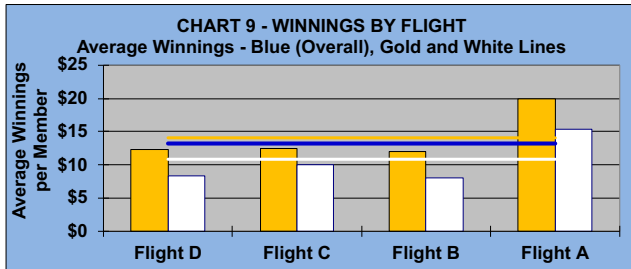

NEW FLIGHTS FOR REST OF SEASON

LEAGUE STATISTICS AFTER 5 ROUNDS OF PLAY

TABLE 1
2024 SEASON - RESULTS AFTER 5 ROUNDS OF PLAY

	Number of Players		Percent		\$	\$	\$ Won	\$ Won	Max	Over	Percent
	Members (New)	Average	Winners	Winners	Allocated	Won	per Member	per Winner	\$ Won	"Limit"	Attendance
Flight A	45 (4)	38	28	62%	\$558	\$830	\$18	\$30	\$70	0	84%
Flight B	44 (8)	35	21	48%	\$558	\$470	\$11	\$22	\$60	0	79%
Flight C	44 (2)	34	22	50%	\$558	\$520	\$12	\$24	\$60	0	78%
Flight D	44 (3)	32	20	45%	\$558	\$520	\$12	\$26	\$70	0	73%
Total	177 (17)	139	91	51%	\$2,230	\$2,340	\$13	\$26	\$70	0	79%

TABLE 2 **AVERAGE POINTS SCORED OVER QUOTA**

	Running Average	Round 5
	-1.04	-1.78

TABLE 3 **AVERAGE QUOTA**

	Before Play	After Play
	5.90	5.77

NEW FLIGHTS FOR REST OF SEASON

GOLD AND WHITE TEES COMPARISON AFTER 5 ROUNDS OF PLAY

TABLE 4
2024 SEASON - RESULTS AFTER 5 ROUNDS OF PLAY

	Number of Members Who Play From		\$ Won		\$ Won per Member		Number of Winners		Percent Winners		Max \$ Won	
	Gold Tees	White Tees	Gold Tees	White Tees	Gold Tees	White Tees	Gold Tees	White Tees	Gold Tees	White Tees	Gold Tees	White Tees
Flight A	30	15	\$600	\$230	\$20	\$15	20	8	67%	53%	\$50	\$70
Flight B	29	15	\$350	\$120	\$12	\$8	14	7	48%	47%	\$60	\$20
Flight C	33	11	\$410	\$110	\$12	\$10	17	5	52%	45%	\$60	\$40
Flight D	38	6	\$470	\$50	\$12	\$8	17	3	45%	50%	\$70	\$20
Total	130	47	\$1,830	\$510	\$14	\$11	68	23	52%	49%	\$70	\$70

TABLE 5
AVERAGE POINTS SCORED OVER QUOTA

	Gold Tees	White Tees
	-1.55	-2.31

TABLE 6
AVERAGE QUOTA

	Gold Tees	White Tees
	5.45	6.64

WINNING POINTS OVER QUOTA (WPOQ)

AFTER 5 ROUNDS OF PLAY

WINNING POINTS OVER QUOTA (WPOQ)