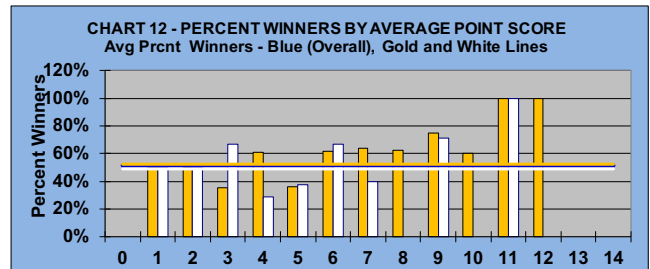

NEW FLIGHTS FOR REST OF SEASON

LEAGUE STATISTICS AFTER 5 ROUNDS OF PLAY

TABLE 1
2024 SEASON - RESULTS AFTER 5 ROUNDS OF PLAY

	Number of Players		Percent		\$	\$	\$ Won	\$ Won	Max	Over	Percent
	Members (New)	Average	Winners	Winners	Allocated	Won	per Member	per Winner	\$ Won	"Limit"	Attendance
Flight A	45 (4)	38	28	62%	\$558	\$830	\$18	\$30	\$70	0	84%
Flight B	44 (8)	35	21	48%	\$558	\$470	\$11	\$22	\$60	0	79%
Flight C	44 (2)	34	22	50%	\$558	\$520	\$12	\$24	\$60	0	78%
Flight D	44 (3)	32	20	45%	\$558	\$520	\$12	\$26	\$70	0	73%
Total	177 (17)	139	91	51%	\$2,230	\$2,340	\$13	\$26	\$70	0	79%

TABLE 2 **AVERAGE POINTS SCORED OVER QUOTA**

	Running Average	Round 5
	-1.04	-1.78

TABLE 3 **AVERAGE QUOTA**

	Before Play	After Play
	5.90	5.77

NEW FLIGHTS FOR REST OF SEASON

GOLD AND WHITE TEES COMPARISON AFTER 5 ROUNDS OF PLAY

TABLE 4
2024 SEASON - RESULTS AFTER 5 ROUNDS OF PLAY

	Number of Members Who Play From		\$ Won		\$ Won per Member		Number of Winners		Percent Winners		Max \$ Won	
	Gold Tees	White Tees	Gold Tees	White Tees	Gold Tees	White Tees	Gold Tees	White Tees	Gold Tees	White Tees	Gold Tees	White Tees
Flight A	30	15	\$600	\$230	\$20	\$15	20	8	67%	53%	\$50	\$70
Flight B	29	15	\$350	\$120	\$12	\$8	14	7	48%	47%	\$60	\$20
Flight C	33	11	\$410	\$110	\$12	\$10	17	5	52%	45%	\$60	\$40
Flight D	38	6	\$470	\$50	\$12	\$8	17	3	45%	50%	\$70	\$20
Total	130	47	\$1,830	\$510	\$14	\$11	68	23	52%	49%	\$70	\$70

TABLE 5
AVERAGE POINTS SCORED OVER QUOTA

	Gold Tees	White Tees
	-1.55	-2.31

TABLE 6
AVERAGE QUOTA

	Gold Tees	White Tees
	5.45	6.64

WINNING POINTS OVER QUOTA (WPOQ)

AFTER 5 ROUNDS OF PLAY

WINNING POINTS OVER QUOTA (WPOQ)