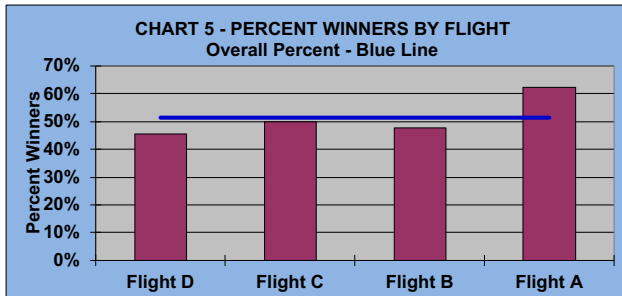

NEW FLIGHTS FOR REST OF SEASON

LEAGUE STATISTICS AFTER 5 ROUNDS OF PLAY

TABLE 1
2024 SEASON - RESULTS AFTER 5 ROUNDS OF PLAY

	Number of Players		Percent		\$	\$	\$ Won	\$ Won	Max	Over	Percent
	Members (New)	Average	Winners	Winners	Allocated	Won	per Member	per Winner	\$ Won	"Limit"	Attendance
Flight A	45 (4)	38	28	62%	\$558	\$830	\$18	\$30	\$70	0	84%
Flight B	44 (8)	35	21	48%	\$558	\$470	\$11	\$22	\$60	0	79%
Flight C	44 (2)	34	22	50%	\$558	\$520	\$12	\$24	\$60	0	78%
Flight D	44 (3)	32	20	45%	\$558	\$520	\$12	\$26	\$70	0	73%
Total	177 (17)	139	91	51%	\$2,230	\$2,340	\$13	\$26	\$70	0	79%

TABLE 2 **AVERAGE POINTS SCORED OVER QUOTA**

	Running Average	Round 5
	-1.04	-1.78

TABLE 3 **AVERAGE QUOTA**

	Before Play	After Play
	5.90	5.77

NEW FLIGHTS FOR REST OF SEASON

GOLD AND WHITE TEES COMPARISON AFTER 5 ROUNDS OF PLAY