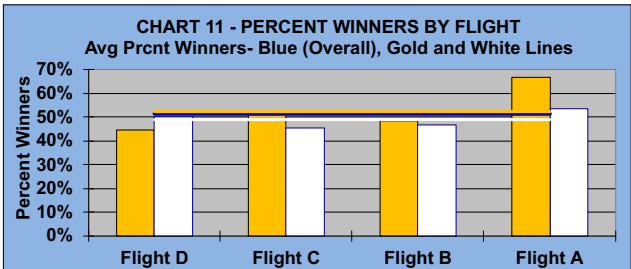

NEW FLIGHTS FOR REST OF SEASON

LEAGUE STATISTICS AFTER 5 ROUNDS OF PLAY

TABLE 1
2024 SEASON - RESULTS AFTER 5 ROUNDS OF PLAY

	Number of Players		Percent		\$	\$	\$ Won	\$ Won	Max	Over	Percent
	Members (New)	Average	Winners	Winners	Allocated	Won	per Member	per Winner	\$ Won	"Limit"	Attendance
Flight A	45 (4)	38	28	62%	\$558	\$830	\$18	\$30	\$70	0	84%
Flight B	44 (8)	35	21	48%	\$558	\$470	\$11	\$22	\$60	0	79%
Flight C	44 (2)	34	22	50%	\$558	\$520	\$12	\$24	\$60	0	78%
Flight D	44 (3)	32	20	45%	\$558	\$520	\$12	\$26	\$70	0	73%
Total	177 (17)	139	91	51%	\$2,230	\$2,340	\$13	\$26	\$70	0	79%

TABLE 2 **AVERAGE POINTS SCORED OVER QUOTA**

	Running Average	Round 5
	-1.04	-1.78

TABLE 3 **AVERAGE QUOTA**

	Before Play	After Play
	5.90	5.77

NEW FLIGHTS FOR REST OF SEASON

GOLD AND WHITE TEES COMPARISON AFTER 5 ROUNDS OF PLAY

TABLE 4
2024 SEASON - RESULTS AFTER 5 ROUNDS OF PLAY

	Number of Members Who Play From		\$ Won		\$ Won per Member		Number of Winners		Percent Winners		Max \$ Won	
	Gold Tees	White Tees	Gold Tees	White Tees	Gold Tees	White Tees	Gold Tees	White Tees	Gold Tees	White Tees	Gold Tees	White Tees
Flight A	30	15	\$600	\$230	\$20	\$15	20	8	67%	53%	\$50	\$70
Flight B	29	15	\$350	\$120	\$12	\$8	14	7	48%	47%	\$60	\$20
Flight C	33	11	\$410	\$110	\$12	\$10	17	5	52%	45%	\$60	\$40
Flight D	38	6	\$470	\$50	\$12	\$8	17	3	45%	50%	\$70	\$20
Total	130	47	\$1,830	\$510	\$14	\$11	68	23	52%	49%	\$70	\$70

TABLE 5
AVERAGE POINTS SCORED OVER QUOTA

	Gold Tees	White Tees
	-1.55	-2.31

TABLE 6
AVERAGE QUOTA

	Gold Tees	White Tees
	5.45	6.64

WINNING POINTS OVER QUOTA (WPOQ)

AFTER 5 ROUNDS OF PLAY

WINNING POINTS OVER QUOTA (WPOQ)